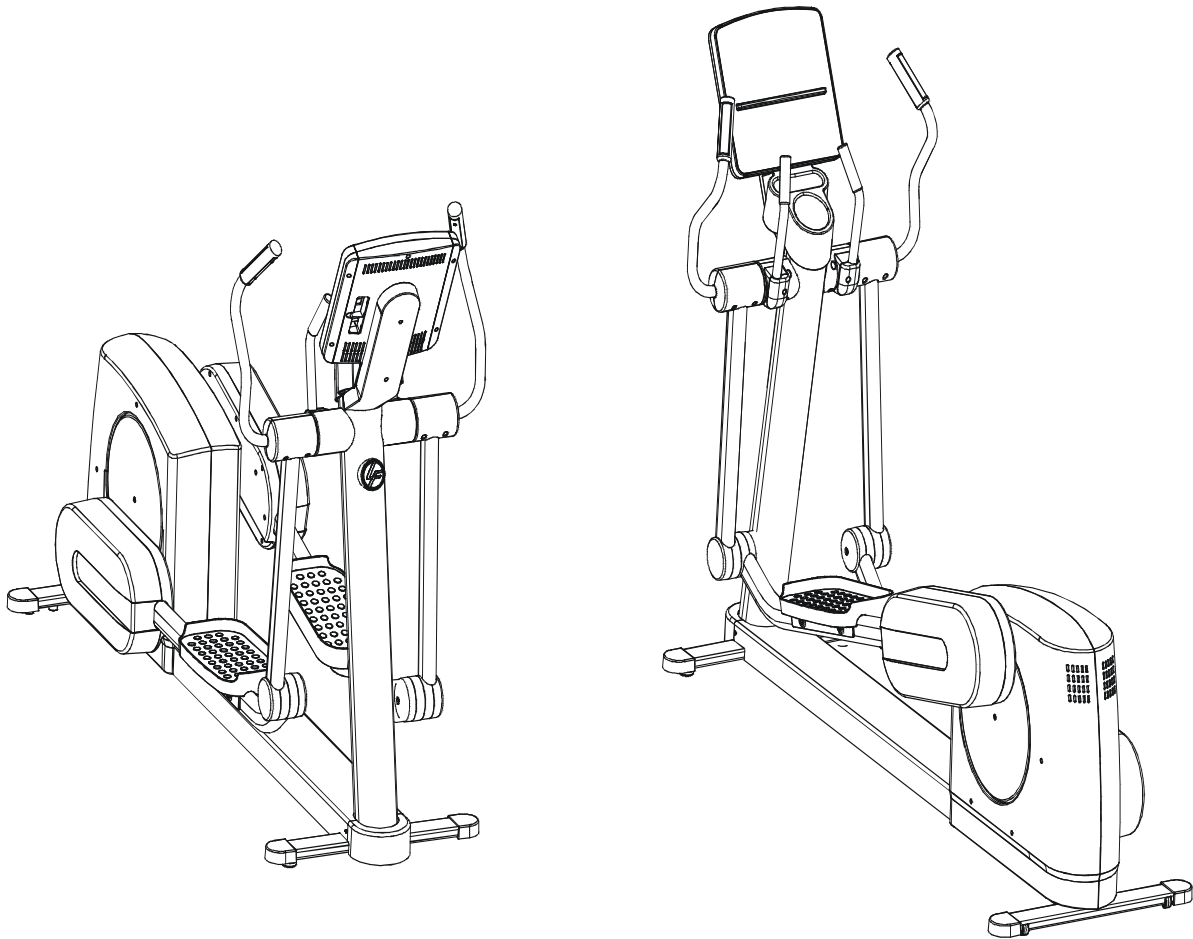

LifeFitness

ARCTIC SILVER QUIET DRIVE
CROSS-TRAINER 95Xe-0XXX-04

Customer Support Services
PARTS MANUAL rev 30 Jul 2008

OPERATION MANUAL – (ENG)	M051-00K62-B095
OPERATION MANUAL – (F/S/P)	M051-00K62-B096
OPERATION MANUAL – (G/D/I)	M051-00K62-B097
OPERATION MANUAL – (JAP)	M051-00K62-B098
SERVICE MANUAL	M051-00K62-A149
HARDWARE BAG	AK62-00152-0001
TOUCH UP PAINT: SPRAY CAN .5 OZ BOTTLE W/APPLICATOR .33 OZ PEN	0017-00008-0204 0017-00008-0205 0017-00008-0206
ACCESS PANEL ASSEMBLY CONSISTS OF: 68" COAX CABLE DC POWER CABLE, 80" ACCESS PANEL BRACKET F TYPE PANEL CONNECTOR	AK62-00172-0000 AK32-00020-0000 AK32-00075-0004 0K62-01179-0000 0017-00021-2846
POWER SUPPLY (WALL TO UNIT)	118E-00001-0161
LINE CORD: DOM 10A 125V	0017-00003-0704
LINE CORD: CON 10A 250V	0017-00003-0691
LINE CORD: 10A UK	0017-00003-0889
LINE CORD: AUSTRALIA	0017-00003-0918

Note: The 95Xe comes with both Telemetry and LifePulse Sensors.

	Page
CONSOLE SUPPORT & DEADSHAFT COVERS	4
HANDLEBARS AND BULLHORNS	5
COMPLETE CONSOLE ASSEMBLY	6
CONSOLE COMPONENTS	7
UPPER FRAME HARDWARE	8
ROCKER ARMS AND PEDAL LEVERS	9
CRANK COVER AND LOWER CAPS	10
LOWER FRAME SHROUDS AND HARDWARE.....	11
PEDAL LEVER COMPONENTS	12
PCB, BATTERY, REED SWITCH & BRACKET	13
BEARING INSERT ASSEMBLY	14
CRANK ARM PULLEY ASSEMBLY.....	15
DRIVE MODULE.....	16
DRIVE MODULE HARDWARE	17
CABLES	18